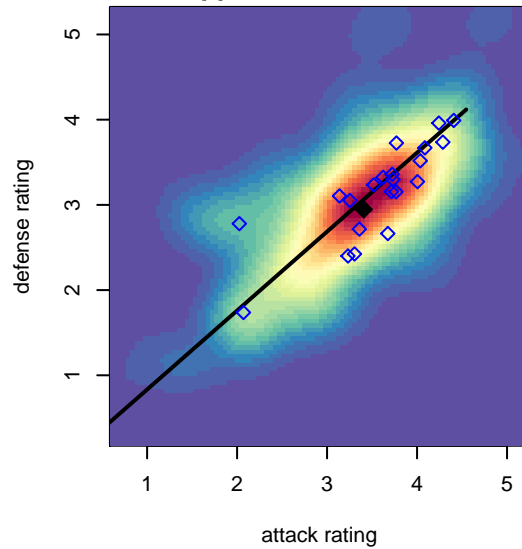

WPFC White B98

Washington Premier FC
 Tacoma, WA
 B98 total strength=1717
 attack=30.18 defense=19.06
 fall league = RCL B98 Div 1
 notes= Walker 2016

alt names used:
 WPFC B98 White
 WASHINGTON PREMIER FC WPFC 98 WHIT
 WPFC B98 White
 WPFC B98 White B
 WASHINGTON PREMIER FC WPFC B98 WHI
 WPFC B98 White B

**attack and defense variance (black dot)
relative to other teams
and top 10 in region**

**attack and defense rating
relative to others at age
and all opponents in last 13 months**

Performance relative to 13 month average