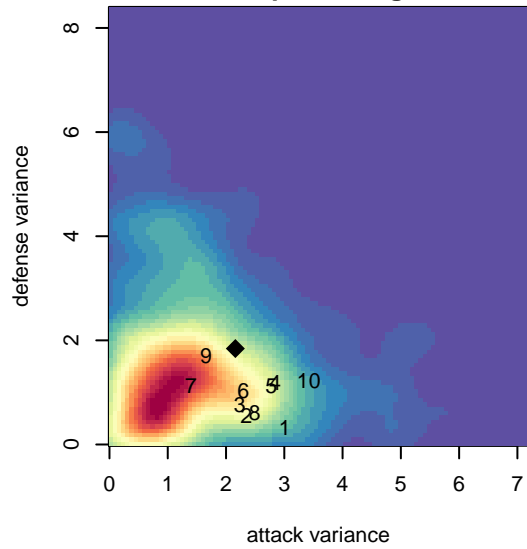

WPFC White B98

Washington Premier FC
 Tacoma, WA
 B98 total strength=1717
 attack=30.18 defense=19.06
 fall league = RCL B98 Div 1
 notes= Walker 2016

alt names used:
 WPFC B98 White
 WASHINGTON PREMIER FC WPFC 98 WHIT
 WPFC B98 White
 WPFC B98 White B
 WASHINGTON PREMIER FC WPFC B98 WHI
 WPFC B98 White B

**attack and defense variance (black dot)
relative to other teams
and top 10 in region**

**attack and defense rating
relative to others at age
and all opponents in last 13 months**

Performance relative to 13 month average