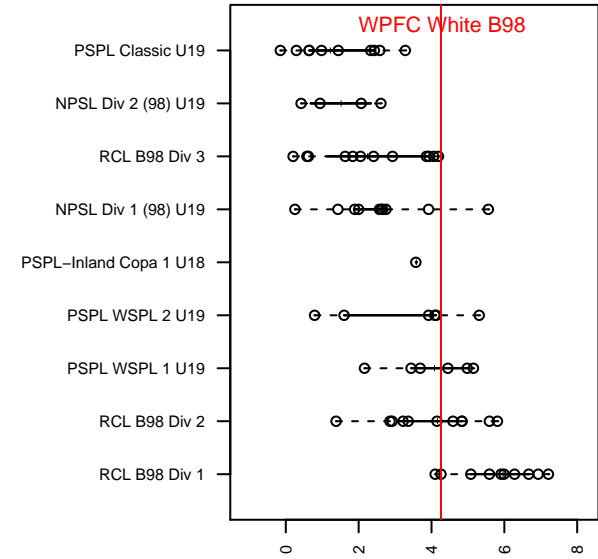

WPFC White B98

Washington Premier FC
 Tacoma, WA
 B98 total strength=1717
 attack=30.18 defense=19.06
 fall league = RCL B98 Div 1
 notes= Walker 2016

alt names used:
 WPFC B98 White
 WASHINGTON PREMIER FC WPFC 98 WHIT
 WPFC B98 White
 WPFC B98 White B
 WASHINGTON PREMIER FC WPFC B98 WHI
 WPFC B98 White B

**attack and defense variance (black dot)
relative to other teams
and top 10 in region**

**attack and defense rating
relative to others at age
and all opponents in last 13 months**

Performance relative to 13 month average