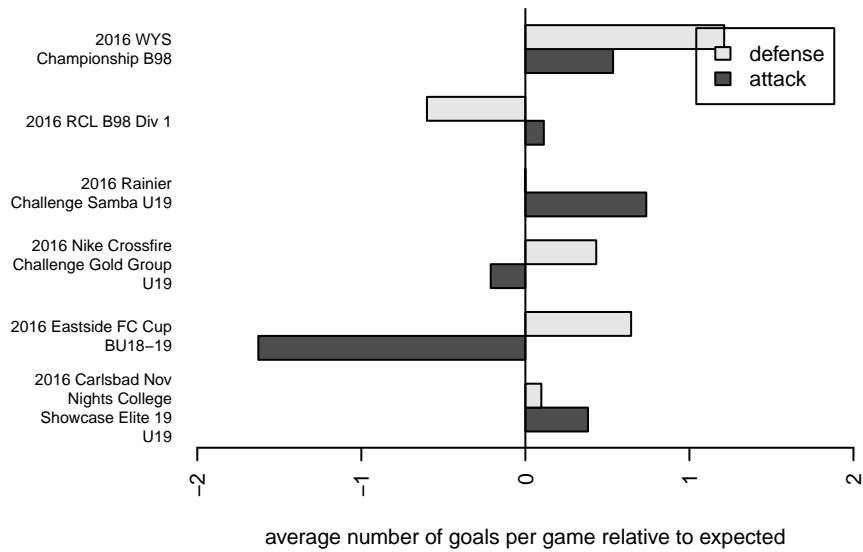

WPFC White B98

Washington Premier FC
 Tacoma, WA
 B98 total strength=1717
 attack=30.18 defense=19.06
 fall league = RCL B98 Div 1
 notes= Walker 2016

alt names used:
 WPFC B98 White
 WASHINGTON PREMIER FC WPFC 98 WHIT
 WPFC B98 White
 WPFC B98 White B
 WASHINGTON PREMIER FC WPFC B98 WHI
 WPFC B98 White B

Venues played:
 2016 Rainier Challenge Samba U19
 2016 Nike Crossfire Challenge Gold Group U19
 2016 Eastside FC Cup BU18-19
 2016 RCL B98 Div 1
 2016 Carlsbad Nov Nights College Showcase E
 2016 WYS Championship B98

**attack and defense variance (black dot)
relative to other teams
and top 10 in region**

**attack and defense rating
relative to others at age
and all opponents in last 13 months**

Performance relative to 13 month average