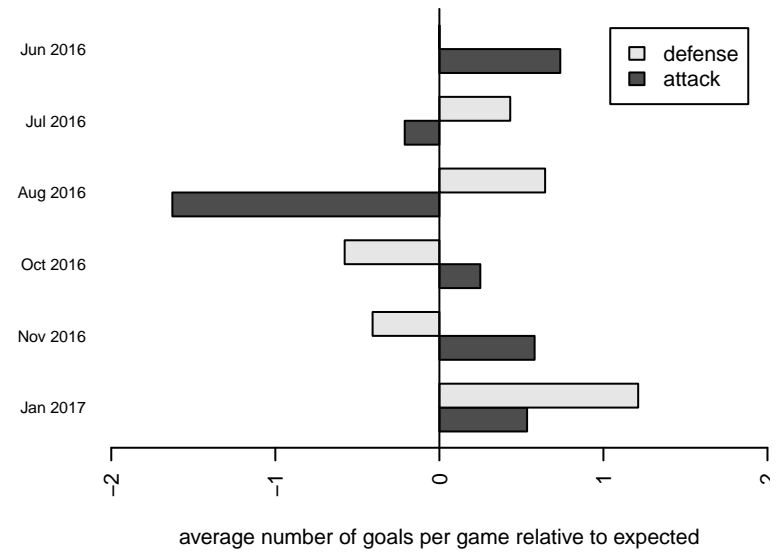

Performance relative to 13 month average