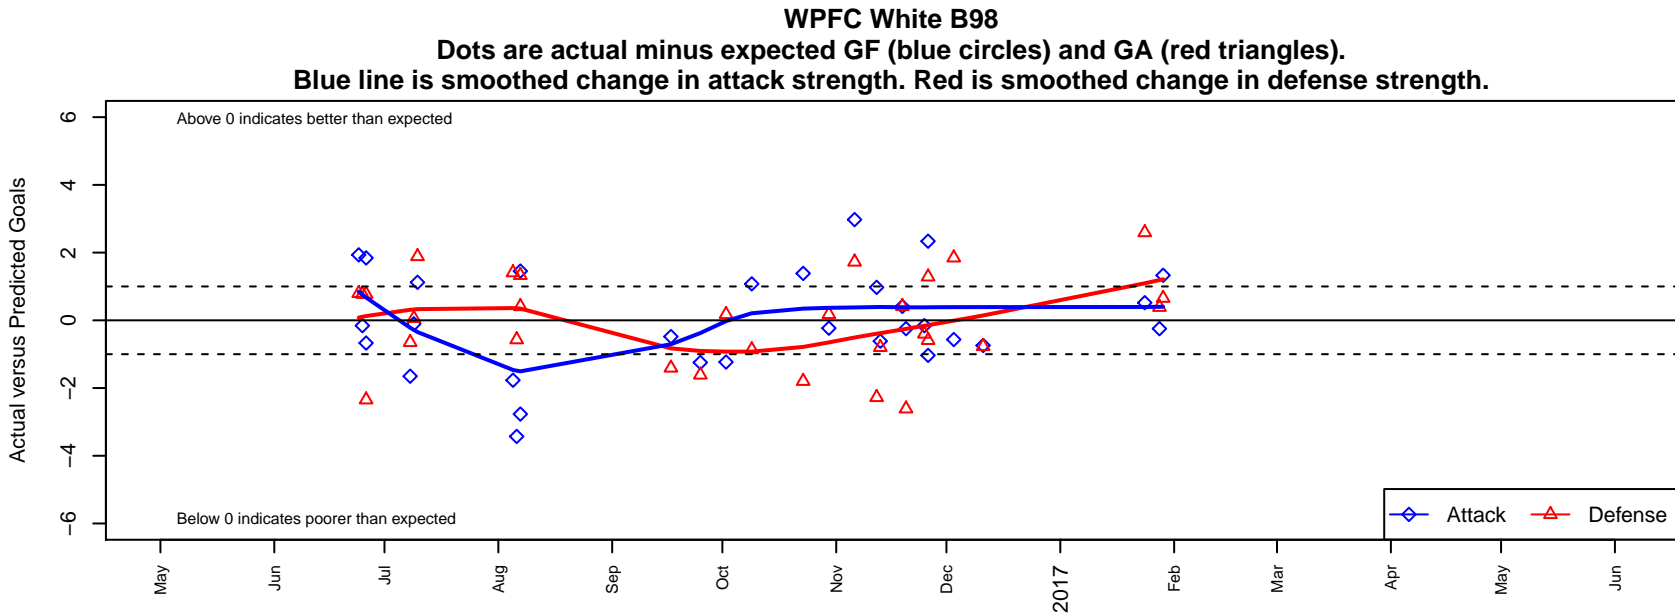

WPFC White B98

Washington Premier FC
 Tacoma, WA
 B98 total strength=1717
 attack=30.18 defense=19.06
 fall league = RCL B98 Div 1
 notes= Walker 2016

alt names used:
 WPFC B98 White
 WASHINGTON PREMIER FC WPFC 98 WHIT
 WPFC B98 White
 WPFC B98 White B
 WASHINGTON PREMIER FC WPFC B98 WHI
 WPFC B98 White B

**attack and defense variance (black dot)
relative to other teams
and top 10 in region**

**attack and defense rating
relative to others at age
and all opponents in last 13 months**

Performance relative to 13 month average